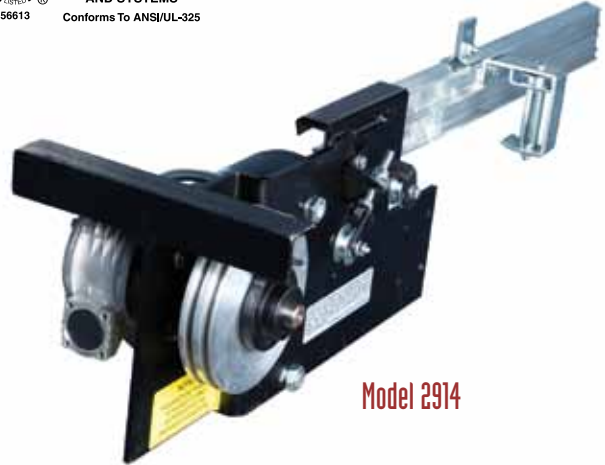

DRAW CURTAIN MACHINES: VERSATILE

MODEL 2928, 2917, 2950 AND 2914 SILVER SERVICE® MACHINES

ETL LISTED
DOOR, DRAPERY,
GATE, LOUVER AND
WINDOW OPERATORS
AND SYSTEMS
56613
Conforms To ANSI/UL-325

Model 2917
(Suspended configuration show)

Model 2914

TMLS

TMLS

Model 2928
(Ceiling mounted configuration show)

Model 2950

TMLS

TMLS