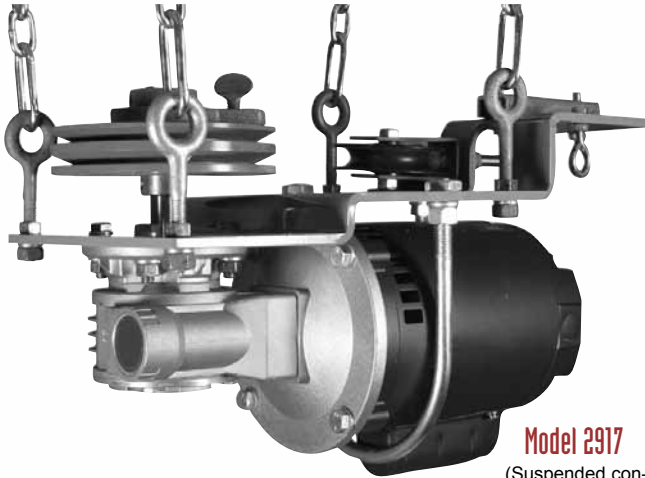

DRAW CURTAIN MACHINES: VERSATILE

MODEL 2928, 2917, 2950 AND 2914 SILVER SERVICE® MACHINES

ETL LISTED
DOOR, DRAPERY,
GATE, LOUVER AND
WINDOW OPERATORS
AND SYSTEMS
56613
Conforms To ANSI/UL-325

Model 2917
(Suspended configuration show)

Model 2914

TMLS

TMLS

Model 2928
(Ceiling mounted configuration show)

Model 2950

TMLS

TMLS